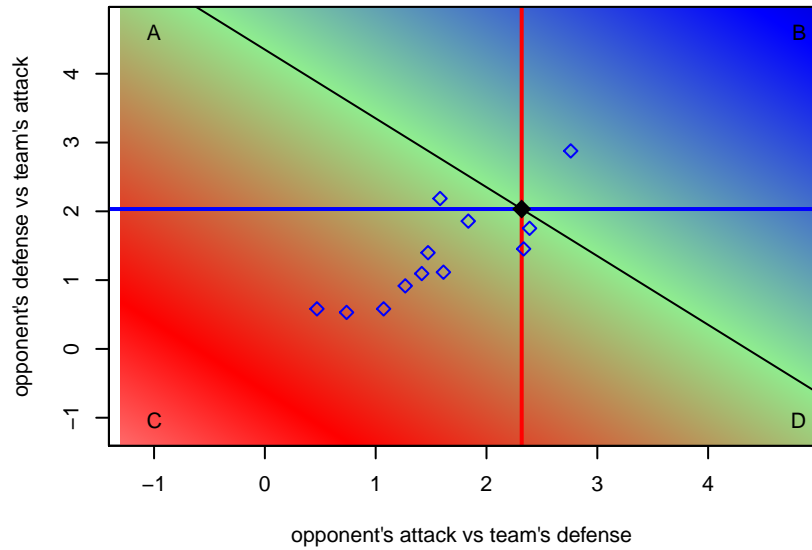

Venues played:  
 2014 Clash At the Border Silver/Bronze U15  
 2014 Nike Crossfire Challenge Silver U15  
 2014 Oswego Nike Cup Silver U15

**Crossfire OR LOSC Freedom G99**  
 Dots are actual minus expected GF (blue circles) and GA (red triangles).  
 Blue line is smoothed change in attack strength. Red is smoothed change in defense strength.

**attack and defense variance (black dot)  
relative to other teams  
and top 10 in region**

**attack and defense rating  
relative to others at age  
and all opponents in last 13 months**

**attack and defense rating  
relative to others at age  
and all opponents in last 13 months**

**Performance relative to 13 month average**

**Performance relative to 13 month average**

Distribution of opponents  
 Red = Lose zone, Blue = Win zone, Green = Even  
 Black line separates win/lose zones