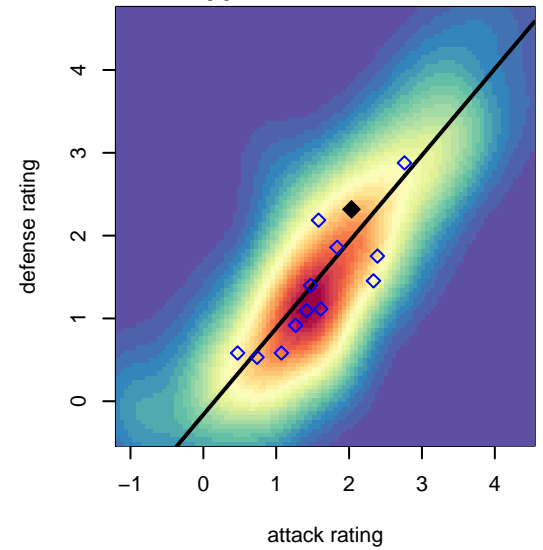

# Crossfire OR LOSC Freedom G99

Crossfire Oregon  
 Lake Oswego, OR  
 G99 total strength=1428  
 attack=7.64 defense=10.15

alt names used:  
 Crossfire Oregon Lake Oswego SC Freedom  
 CROSSFIRE OREGON LOSC 99 FREEDOM ( )  
 CROSSFIRE OREGON LOSC 99 FREEDOM ( )

Venues played:  
 2014 Clash At the Border Silver/Bronze U15  
 2014 Nike Crossfire Challenge Silver U15  
 2014 Oswego Nike Cup Silver U15

**Crossfire OR LOSC Freedom G99**  
 Dots are actual minus expected GF (blue circles) and GA (red triangles).  
 Blue line is smoothed change in attack strength. Red is smoothed change in defense strength.

**attack and defense variance (black dot)  
relative to other teams  
and top 10 in region**

**attack and defense rating  
relative to others at age  
and all opponents in last 13 months**

**attack and defense rating  
relative to others at age  
and all opponents in last 13 months**

**Performance relative to 13 month average**

**Performance relative to 13 month average**

Distribution of opponents  
 Red = Lose zone, Blue = Win zone, Green = Even  
 Black line separates win/lose zones