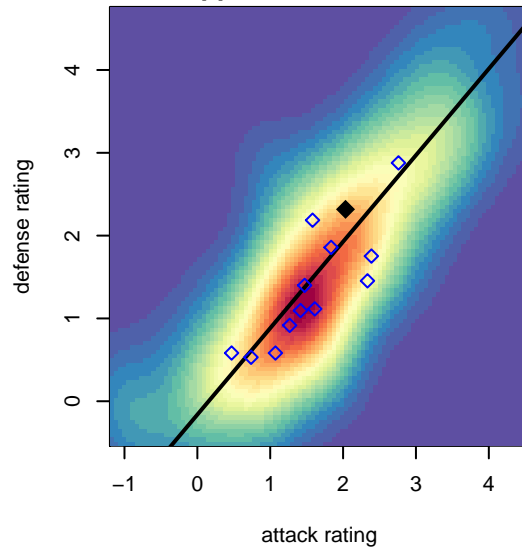

# Crossfire OR LOSC Freedom G99

Crossfire Oregon  
 Lake Oswego, OR  
 G99 total strength=1428  
 attack=7.64 defense=10.15

alt names used:  
 Crossfire Oregon Lake Oswego SC Freedom  
 CROSSFIRE OREGON LOSC 99 FREEDOM ( )  
 CROSSFIRE OREGON LOSC 99 FREEDOM ( )

Venues played:  
 2014 Clash At the Border Silver/Bronze U15  
 2014 Nike Crossfire Challenge Silver U15  
 2014 Oswego Nike Cup Silver U15

**Crossfire OR LOSC Freedom G99**  
 Dots are actual minus expected GF (blue circles) and GA (red triangles).  
 Blue line is smoothed change in attack strength. Red is smoothed change in defense strength.

**attack and defense variance (black dot)  
relative to other teams  
and top 10 in region**

**attack and defense rating  
relative to others at age  
and all opponents in last 13 months**

**attack and defense rating  
relative to others at age  
and all opponents in last 13 months**

**Performance relative to 13 month average**

**Performance relative to 13 month average**

Distribution of opponents  
 Red = Lose zone, Blue = Win zone, Green = Even  
 Black line separates win/lose zones