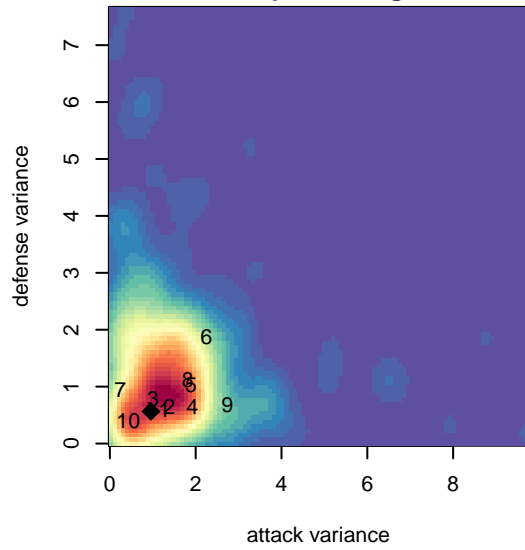

# Crossfire OR LOSC Freedom G99

Crossfire Oregon  
 Lake Oswego, OR  
 G99 total strength=1428  
 attack=7.64 defense=10.15

alt names used:  
 Crossfire Oregon Lake Oswego SC Freedom  
 CROSSFIRE OREGON LOSC 99 FREEDOM ( )  
 CROSSFIRE OREGON LOSC 99 FREEDOM ( )

Venues played:  
 2014 Clash At the Border Silver/Bronze U15  
 2014 Nike Crossfire Challenge Silver U15  
 2014 Oswego Nike Cup Silver U15

**Crossfire OR LOSC Freedom G99**  
 Dots are actual minus expected GF (blue circles) and GA (red triangles).  
 Blue line is smoothed change in attack strength. Red is smoothed change in defense strength.

**attack and defense variance (black dot)  
relative to other teams  
and top 10 in region**

**attack and defense rating  
relative to others at age  
and all opponents in last 13 months**

**attack and defense rating  
relative to others at age  
and all opponents in last 13 months**