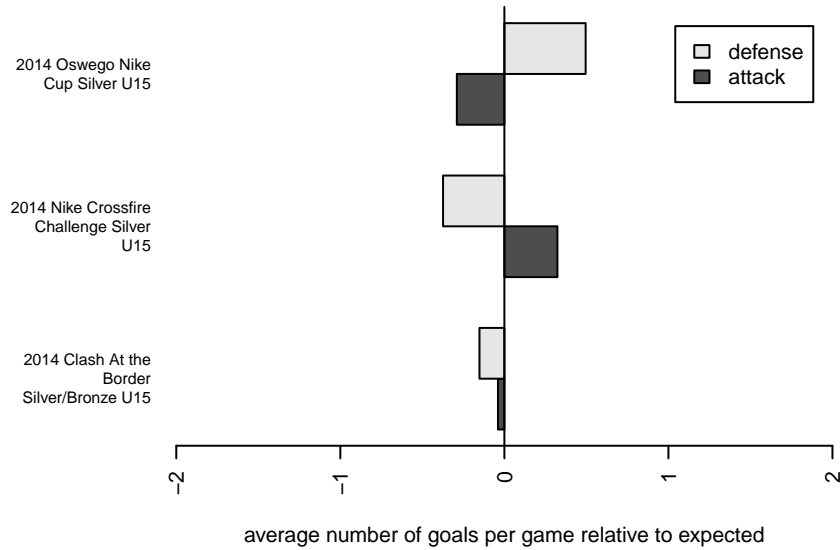

Venues played:  
 2014 Clash At the Border Silver/Bronze U15  
 2014 Nike Crossfire Challenge Silver U15  
 2014 Oswego Nike Cup Silver U15

**Crossfire OR LOSC Freedom G99**  
 Dots are actual minus expected GF (blue circles) and GA (red triangles).  
 Blue line is smoothed change in attack strength. Red is smoothed change in defense strength.

**attack and defense variance (black dot)  
relative to other teams  
and top 10 in region**

**attack and defense rating  
relative to others at age  
and all opponents in last 13 months**

**attack and defense rating  
relative to others at age  
and all opponents in last 13 months**

**Performance relative to 13 month average**

**Performance relative to 13 month average**

Distribution of opponents  
 Red = Lose zone, Blue = Win zone, Green = Even  
 Black line separates win/lose zones